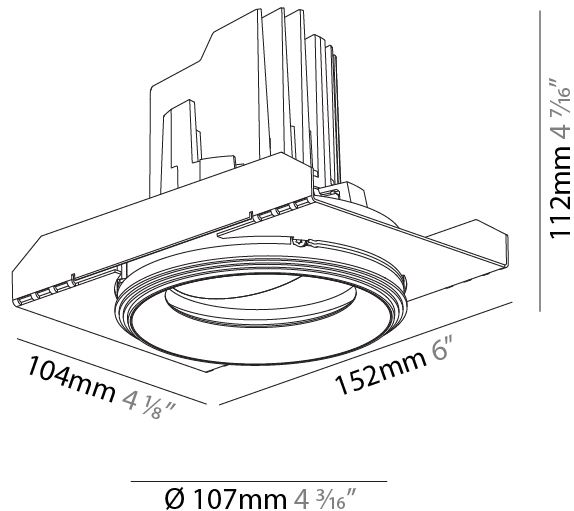

PHYSICAL

Shape: Round
Diameter (mm): 107
Diameter (in): 4 3/16
Height (mm): 112
Height (in): 4 7/16
Ceiling Thickness (mm): 10 / 12.5 / 15 / 25
Ceiling Thickness (in): 3/8 or 1/2 or 9/16 or 1
Min. Recessing Depth (mm): 130
Min. Recessing Depth (in): 5 1/8
Light Distribution: Adjustable / Downlight
Weight (kg): 0.583
Weight (lbs): 1.28
Fixture Finish: SSR / BKV / CWI / CRY / HAB / LAG / UFT / ITA / RUA / RUR / MIC / FTG / MYG / TWT / LOD / PUS / FRO / FUP / KIA / POP / BLS / SPG / MEY / GOH / GUM / CHC / COM / ABZ / JAG / OBR / MOS / ROR
Fixture Material: Aluminum Die Cast
Cut-out Measurements: Ø111mm/4 3/8"
Upon Request: Unique Ceiling Thickness

ELECTRICAL

Lamp Type: LED (Zhaga Standard)
Input Wattage (W): 16.5
Total Output Wattage (W): 14.7
Dimming: Dali Dimming
Driver Location: Recessed Housing
Driver Type: Constant Current - 120Vac
Driver Class: Class 2
Housing: See Components
Input Voltage (V): 120
Constant Current (MA): 350

LED

Number of LEDs: 1
Max. Delivered Lumen (lm): 770
Nominal Lumen (lm): 1140
CRI: >90 CRI
Lamp Life (hrs): 50000
Upon Request: RGB-W Tunable White Special Color Temperature Special LED

OPTICAL

Reflector: 20 / 40 / 60
Adjustability: Rotational 355°; Tilt 30°
Upon Request: Special Beam Angles

RATINGS AND CERTIFICATIONS

Certified By: Certified for North American Standards
IP rating: IP20