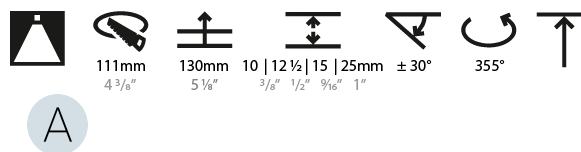

PHYSICAL

Shape: Round
Diameter (mm): 107
Diameter (in): 4 3/16
Height (mm): 112
Height (in): 4 7/16
Ceiling Thickness (mm): 10 / 12.5 / 15 / 25
Ceiling Thickness (in): 3/8 or 1/2 or 9/16 or 1
Min. Recessing Depth (mm): 130
Min. Recessing Depth (in): 5 1/8
Light Distribution: Adjustable / Downlight
Weight (kg): 0.583
Weight (lbs): 1.28
Fixture Finish: SSR / BKV / CWI / CRY / HAB / LAG / UFT / ITA / RUA / RUR / MIC / FTG / MYG / TWT / LOD / PUS / FRO / FUP / KIA / POP / BLS / SPG / MEY / GOH / GUM / CHC / COM / ABZ / JAG / OBR / MOS / ROR
Fixture Material: Aluminum Die Cast
Cut-out Measurements: Ø111mm/4 3/8"
Upon Request: Unique Ceiling Thickness

ELECTRICAL

Lamp Type: LED (Zhaga Standard)
Input Wattage (W): 16.5
Total Output Wattage (W): 14.7
Dimming: Dali Dimming
Driver Location: Recessed Housing
Driver Type: Constant Current - 120Vac
Driver Class: Class 2
Housing: See Components
Input Voltage (V): 120
Constant Current (MA): 350

LED

Number of LEDs: 1
Max. Delivered Lumen (lm): 770
Nominal Lumen (lm): 1140
CRI: >90 CRI
Lamp Life (hrs): 50000
Upon Request: RGB-W Tunable White Special Color Temperature Special LED

OPTICAL

Reflector: 20 / 40 / 60
Adjustability: Rotational 355°; Tilt 30°
Upon Request: Special Beam Angles

RATINGS AND CERTIFICATIONS

Certified By: Certified for North American Standards
IP rating: IP20